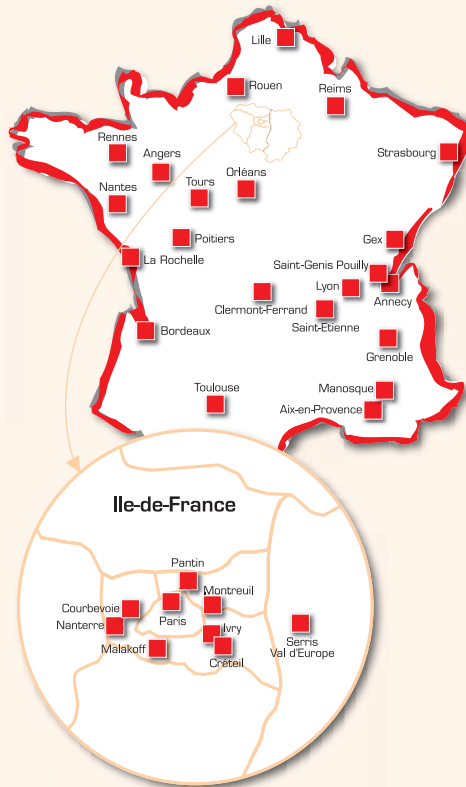

Rather than an hotel, choose the Apparthotel!

Informations et réservations :

0825 36 34 32 (0,15 € TTC/mn)

www.sejours-affaires.com

— GROUPE —
RÉSIDE ÉTUDES

Apparthotel

Choisissez la liberté,
le confort et la convivialité !