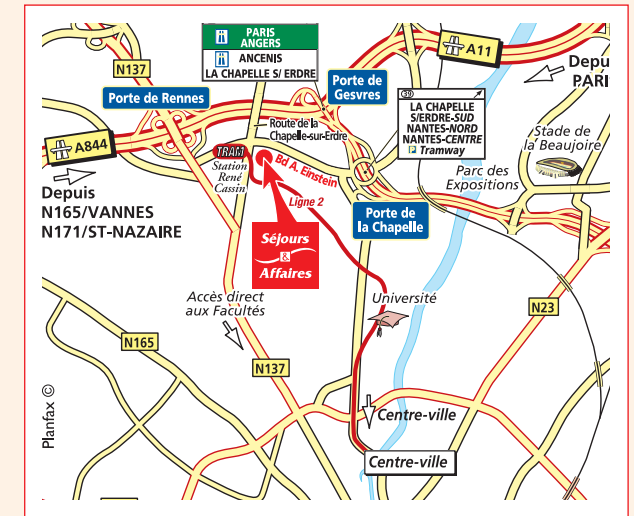

La résidence est située au nord de Nantes. Tramway 2 et lignes de bus 32 et 96, arrêt : René Cassin. Périphérique sortie 37 Porte de Rennes ou 38 Porte de la Chapelle. Accès facile à l'aéroport de Nantes Atlantique par le tramway.

The residence is located in the north of Nantes. Tram 2 and bus lines 32 and 96, stop: René Cassin. Ring road exit 37 Porte de Rennes or 38 Porte de la Chapelle. Easy access to the Nantes Atlantique airport by tram.