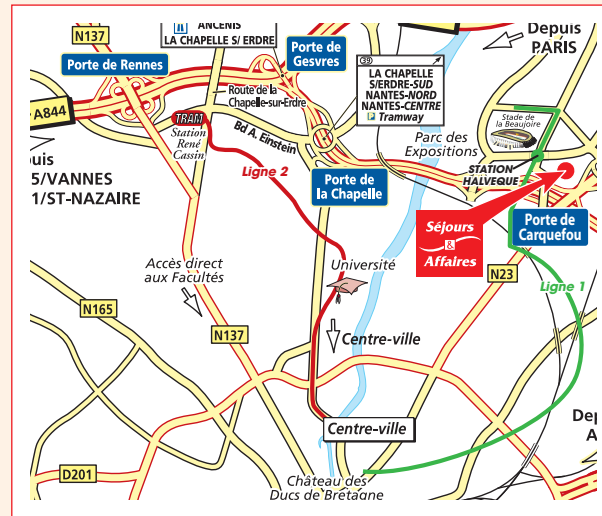

La résidence est située au cœur de l'activité économique, entre le Parc des Expositions et le centre commercial de la Beaujoire. Plusieurs lignes de bus et tramway 1, arrêt : Halvêque. Périphérique sortie 41 Porte de Carquefou. Accès facile à l'aéroport de Nantes Atlantique par le tramway.

The residence is located in the heart of the business district, between the Parc des Expositions and the shopping center La Beaujoire. Several bus lines and tram 1, station: Halvêque. Ring road, exit 41 Porte de Carquefou. Easy access to the Nantes Atlantique airport by tram.

Séjours & Affaires René Cassin

41, boulevard Albert Einstein - 44300 Nantes

tél. : +33 (0)2 40 94 41 41

fax : +33 (0)2 40 94 41 42

email : nantes.cassin@sejours-affaires.com

www.sejours-affaires.com